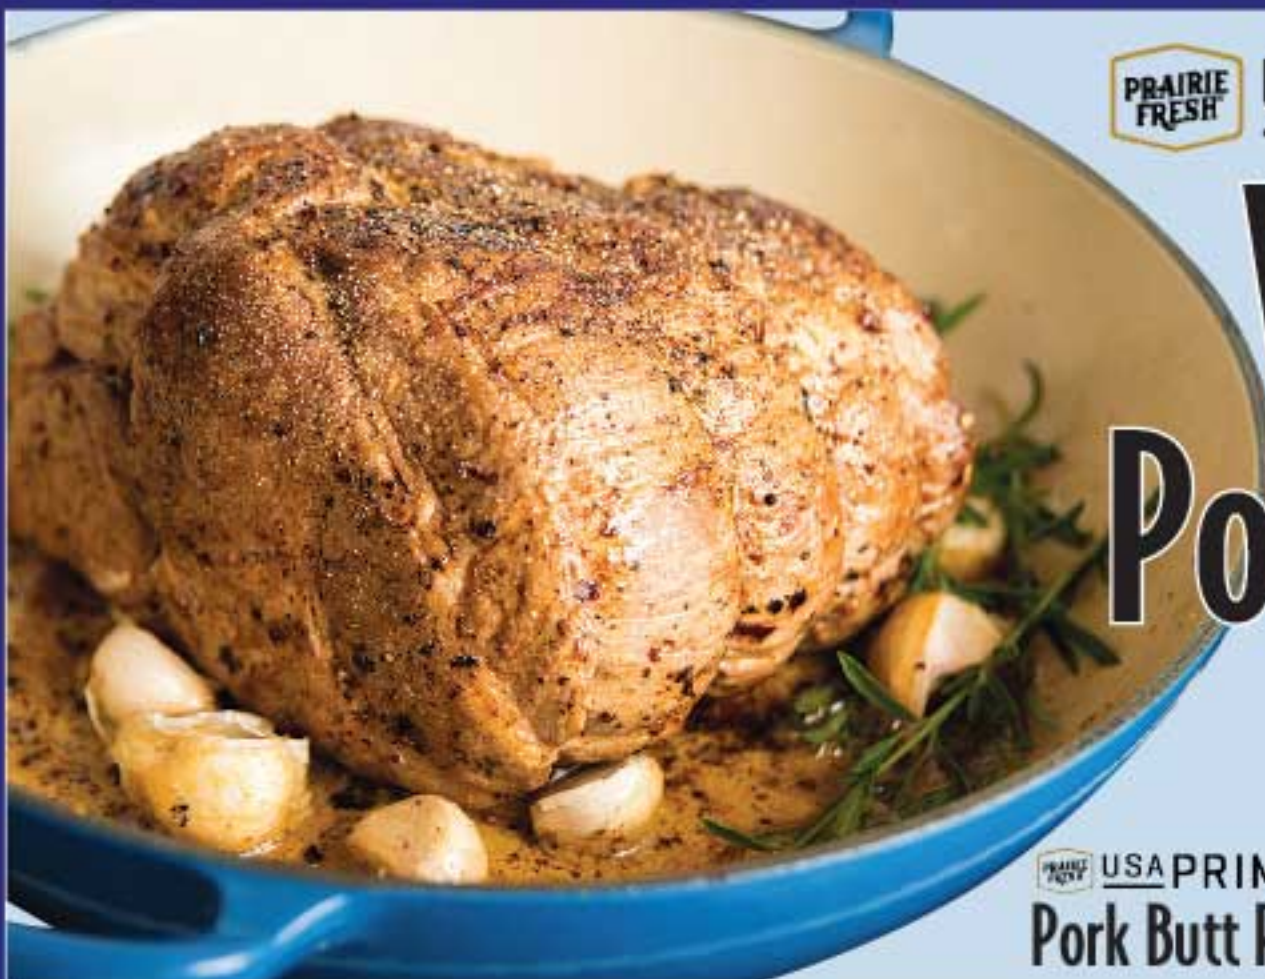

PRAIRIE FRESH USA PRIME

Whole Pork Butts

\$1.99 lb.

USAPRIME Pork Butt Roast..... 2.29 lb | USAPRIME Pork Steaks..... 2.49 lb

19 oz Package - Fox Bros. Original Italian Sausage

3.99

WITH CARD

Petite